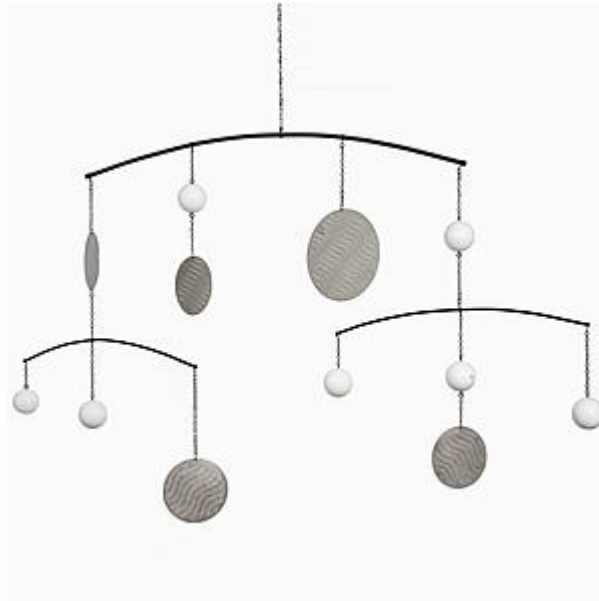

# 88 GALLERY

LONDON

**Marc Cavell (UK 1911 - France 1989)**

Mobile

In brushed steel and white lacquer

The steel discs show the wave motif that recurs in the artist's 'Sinuzoide' paintings

France, circa 1970

Maximum width: 215 cm

Minimum drop: 130 cm (we would be happy to provide a chain to suit the location)

Literature: see Marc Cavell: *Light at Work*, Belgium 2001, the 88 Gallery, pp. 198 - 201 for similar kinetic sculptures