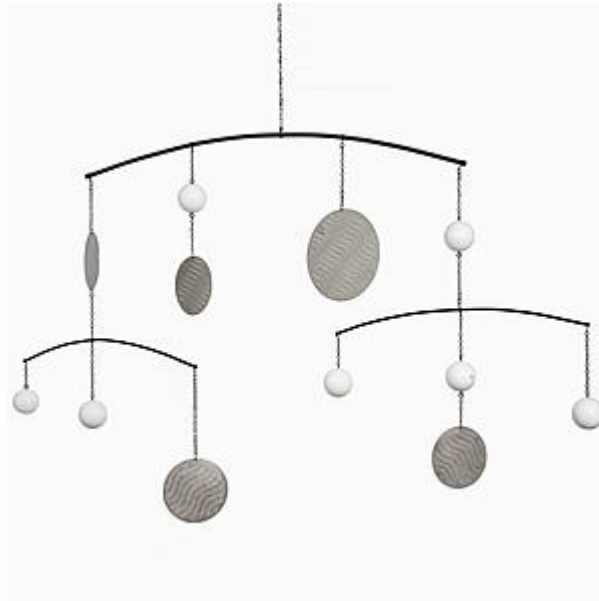

88 GALLERY

LONDON

Marc Cavell (UK 1911 - France 1989)

Mobile

In brushed steel and white lacquer

The steel discs show the wave motif that recurs in the artist's 'Sinuzoide' paintings

France, circa 1970

Maximum width: 215 cm

Minimum drop: 130 cm (we would be happy to provide a chain to suit the location)

Literature: see Marc Cavell: *Light at Work*, Belgium 2001, the 88 Gallery, pp. 198 - 201 for similar kinetic sculptures